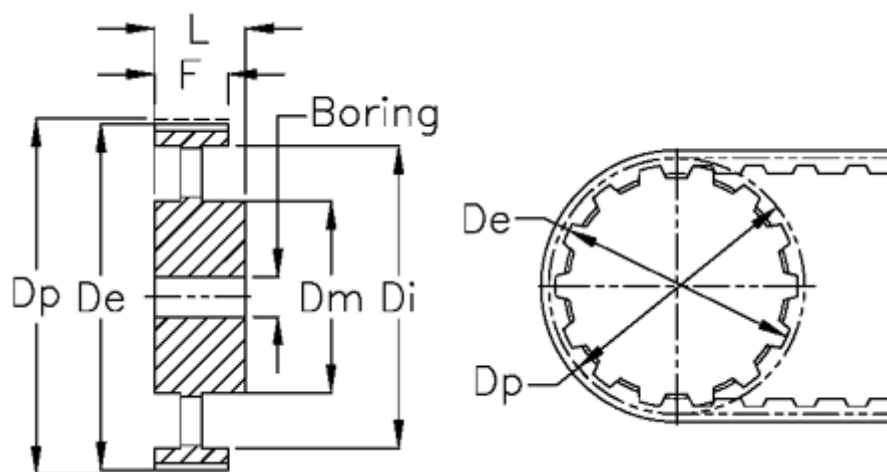

# Data Sheet

Article number: 604145112040

Description: Timing belt pulley with hub  
HTD 112 14M 40

## Measures

Bore	= 28	Type	= 14M
De	= 496.32	Weight	= 26.7
Di	= 456	Width	= 40
Dm	= 135		
Dp	= 499.11		
F	= 54		
L	= 69		
Tooth number	= 112		